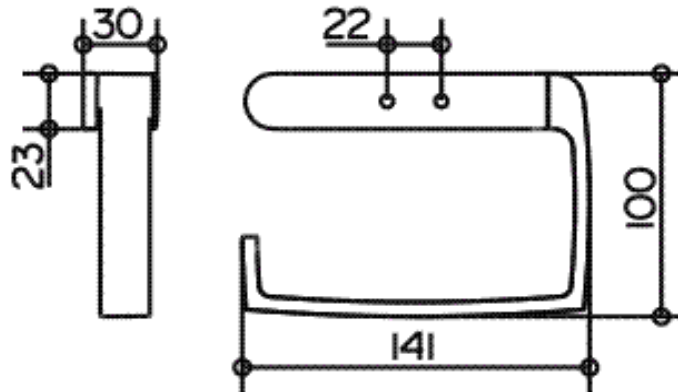

SPECIFICATION SHEET - bathroom accessories

BRAND:	KEUCO	Product Photo:
ORIGIN:	Germany	
SERIES:	ELEGANCE	
PRODUCT DESCRIPTION:	Roll holder	
MODEL No.	11662 010000	
FINISH/COLOUR:	Chrome-plated	
DIMENSIONS:	141mm x 30mm x 100mm	
OPTIONAL MATCHING PARTS:		

Technical Informations:

REMINDER:	Do not use cleaners containing abrasive cleansers, ammonia, bleach, acids, waxes, alcohol, solvents or other products not recommended for chrome.
	All information is for reference only, installation shall always be based on the actual product delivered.